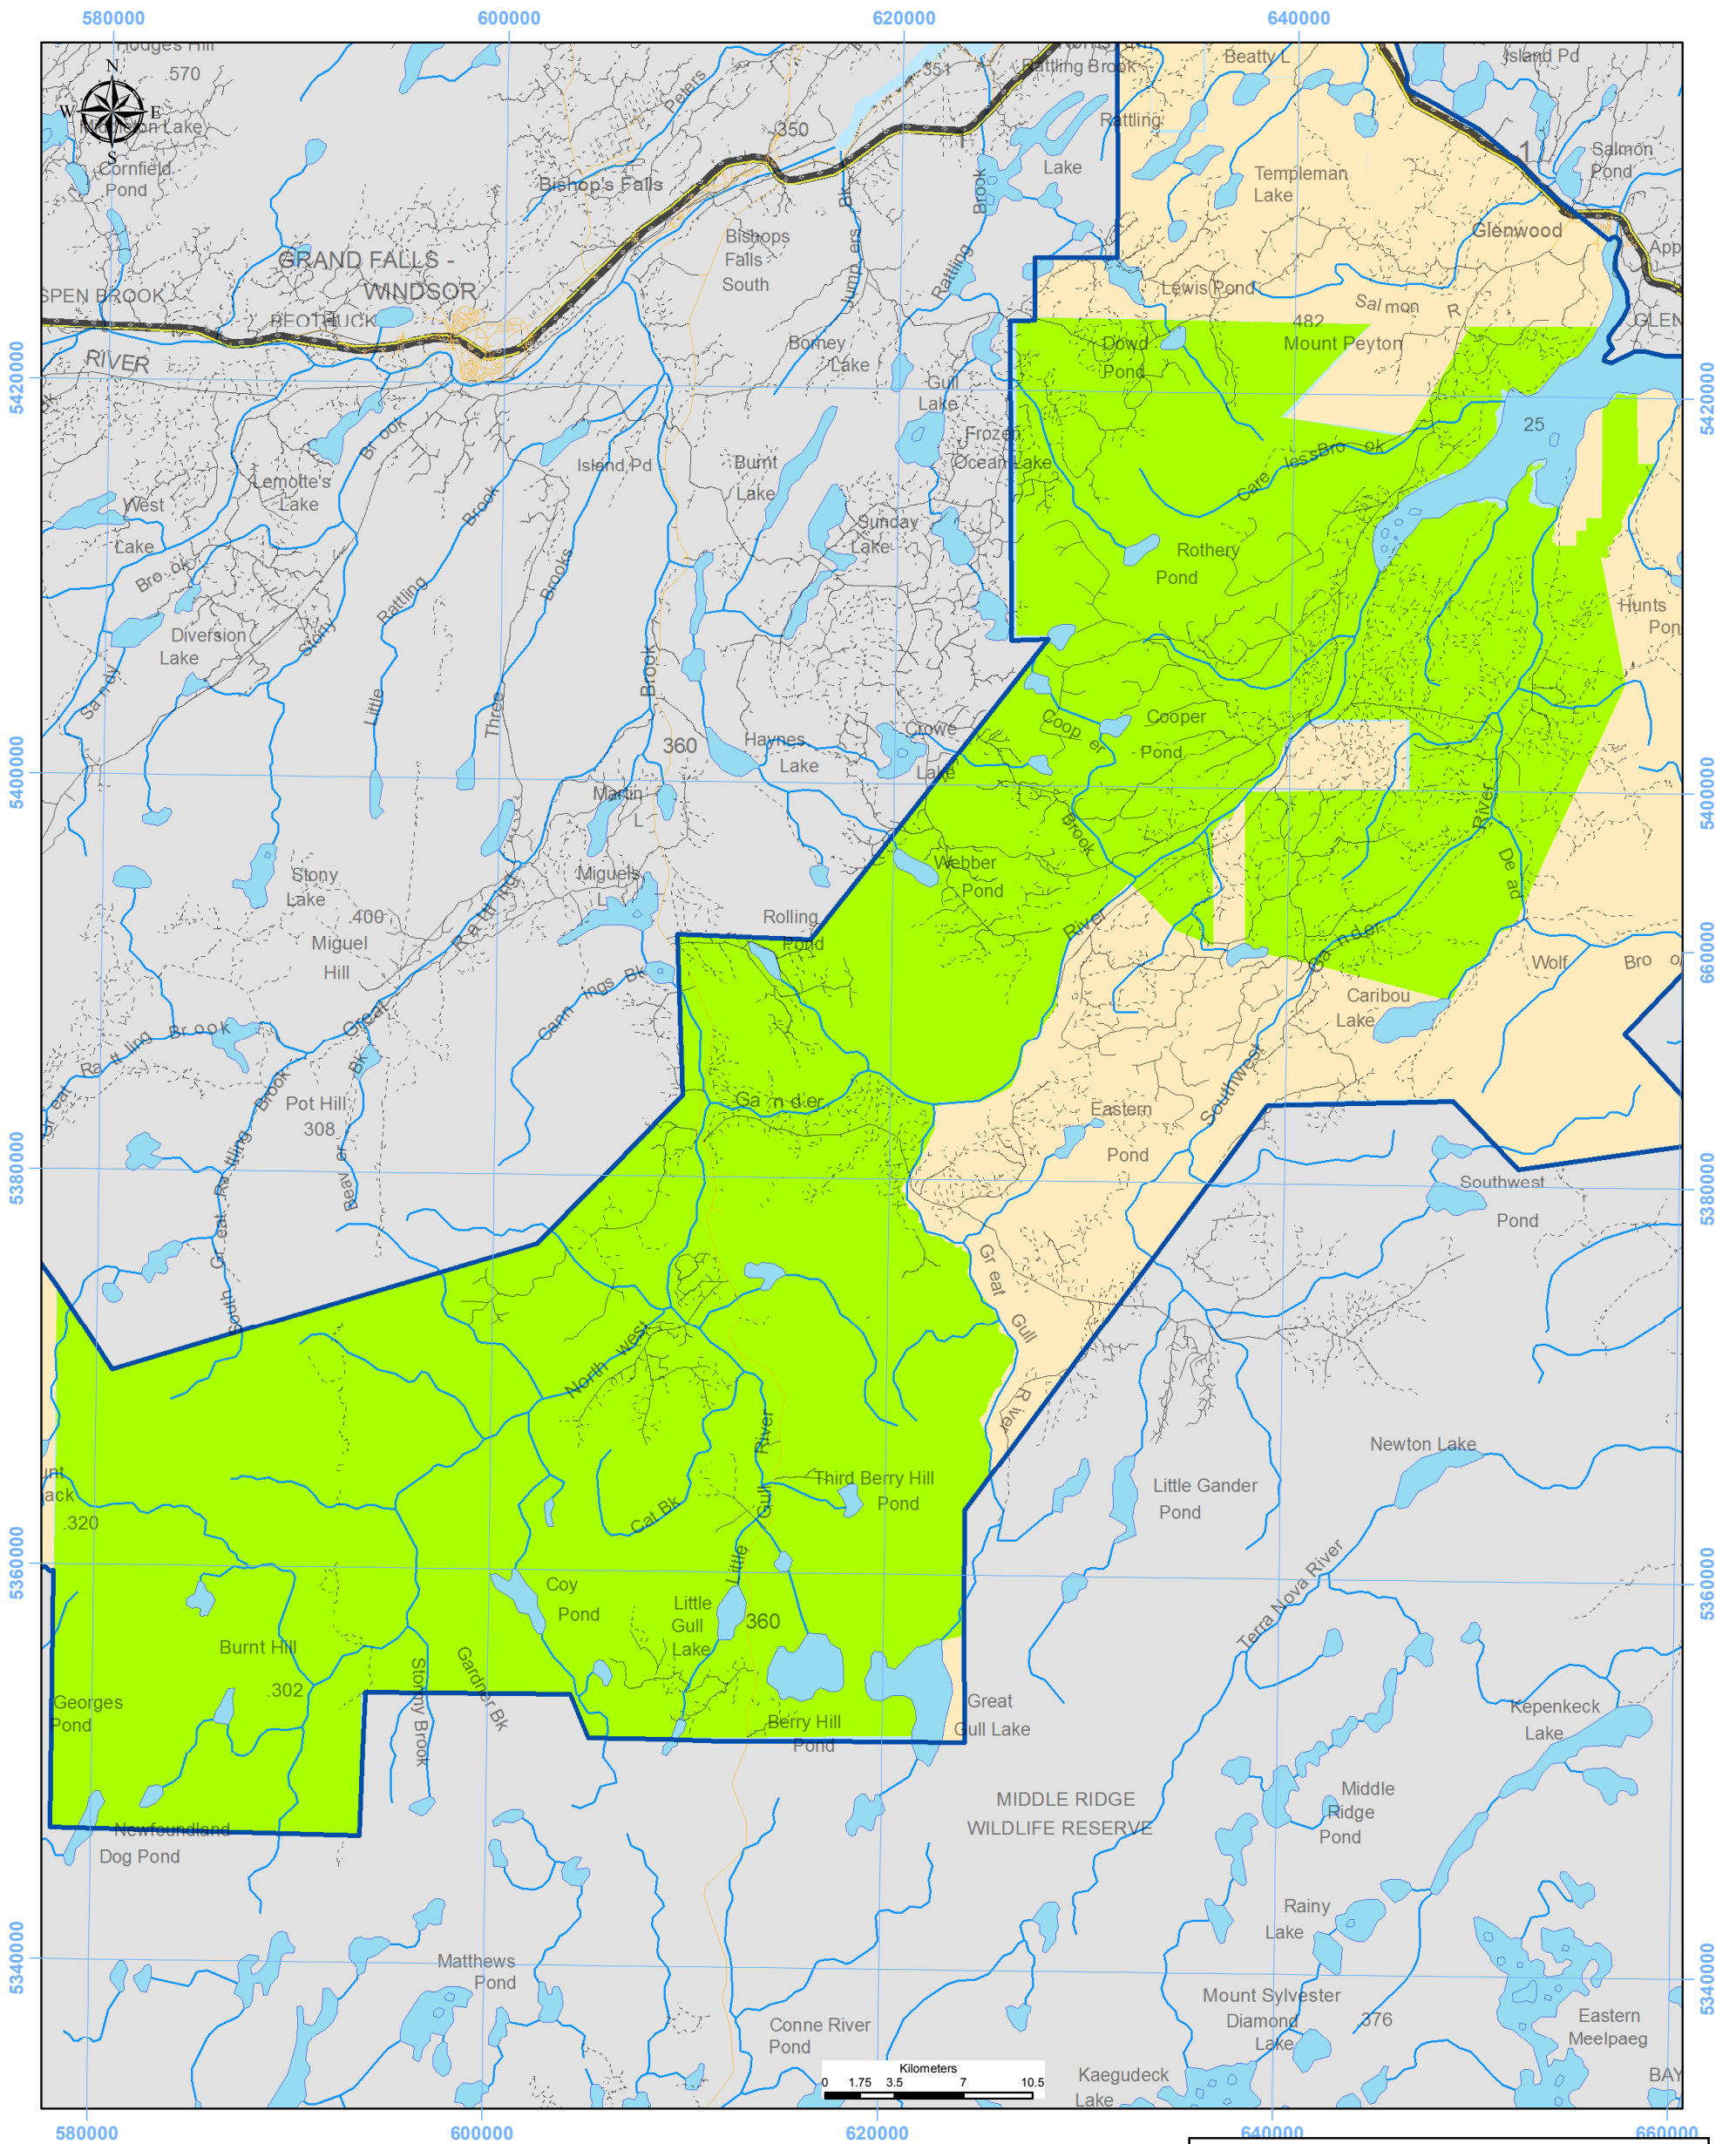

Firewood Cutting Map for CBPPL Limits in District 06

- Additional copies of this map can be printed from our website at...
www.cbtpl.com

- Please refer to permit that came with this map for complete rules and regulations regarding domestic firewood cutting on CBPPL limits.

Be SAFE !!

- CBPPL Limits
- Management District Boundary
- CBPPL Area Under Crown Control
- Crown Limits
- TCH
- Main Public Road
- Resource Road
- Trail
- Railbed
- River / Brook